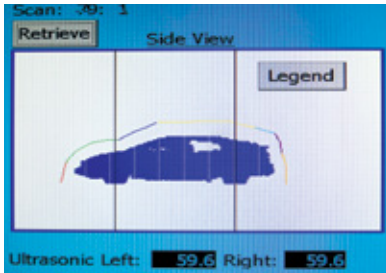

It's friendly. The IQ System ensures a high-quality wash for every vehicle every time with its innovative 3D vehicle mapping and profiling technology.

And that's not all. Not only does IQ deliver the cleanest, most reliable car wash in the industry today, its advanced technology doesn't even need an attendant to do its job right every time – all the way down to the